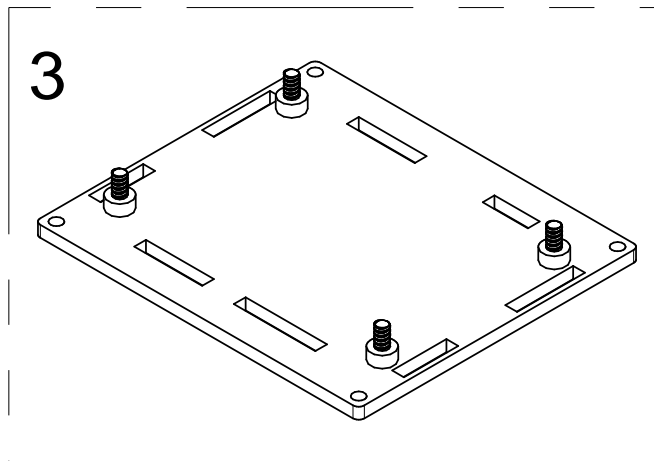

Assembly Instructions