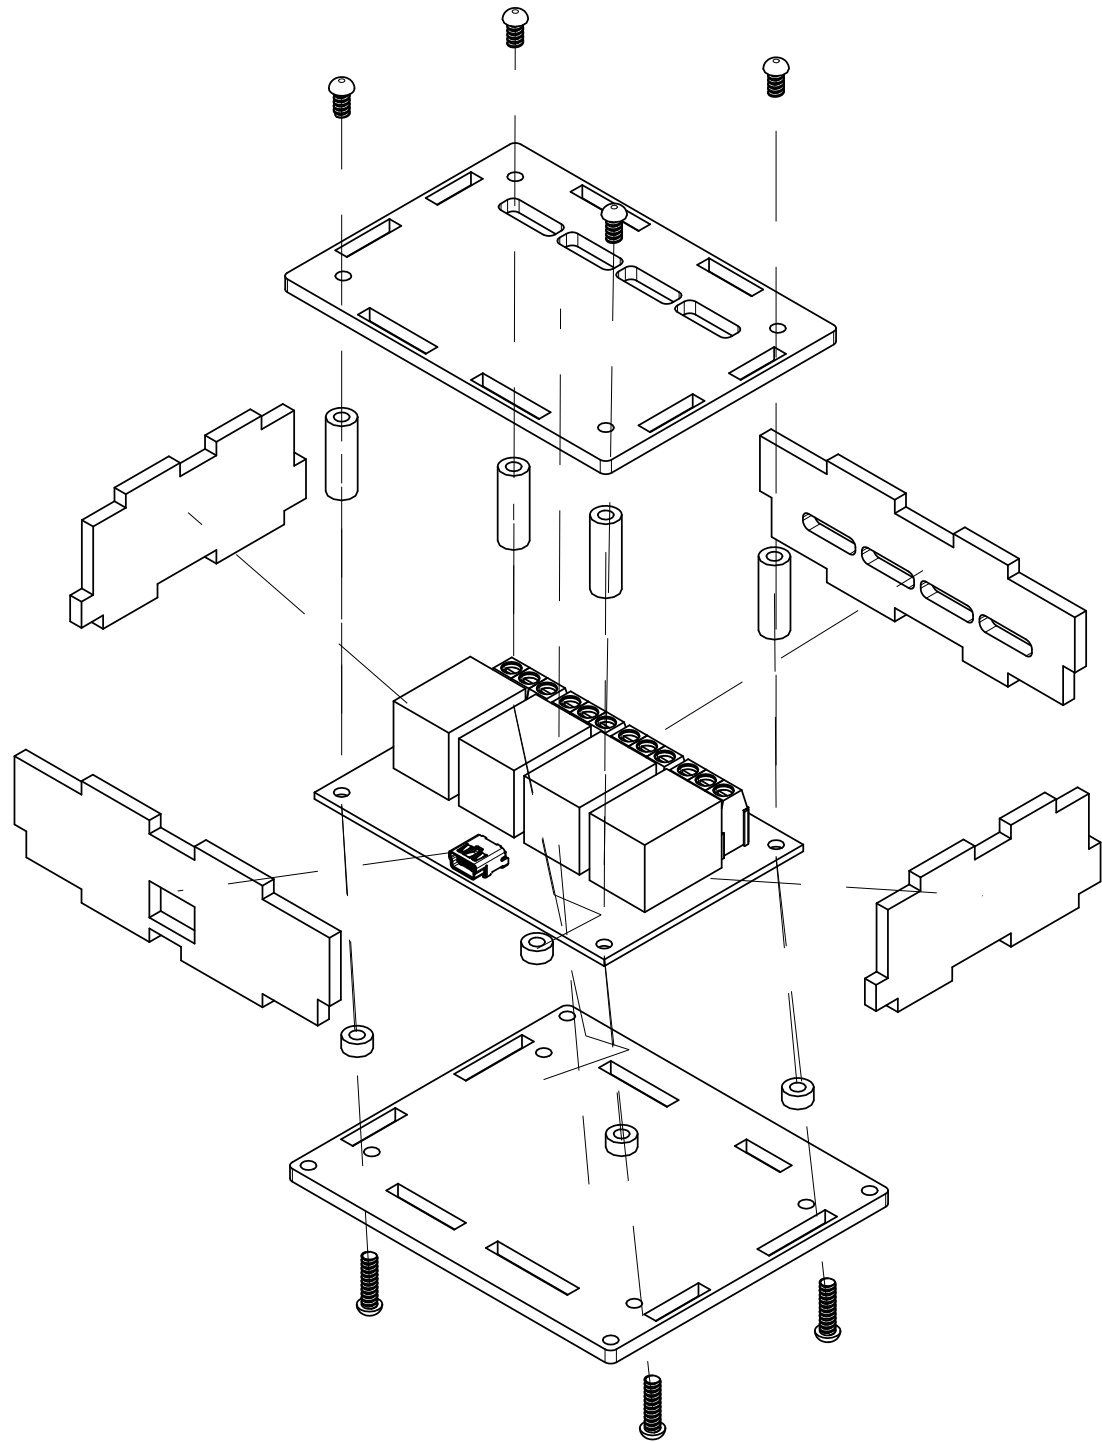

# Phidget Enclosure Assembly Instructions

PN 3802 : Acrylic Enclosure for 1014 PhidgetInterfaceKit 0/0/4

# Contents of Enclosure Kit

# Assembly Instructions

5

6

7

8

9