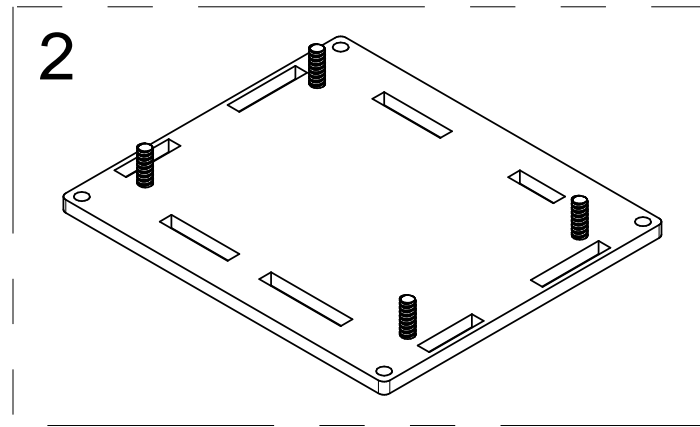

Assembly Instructions